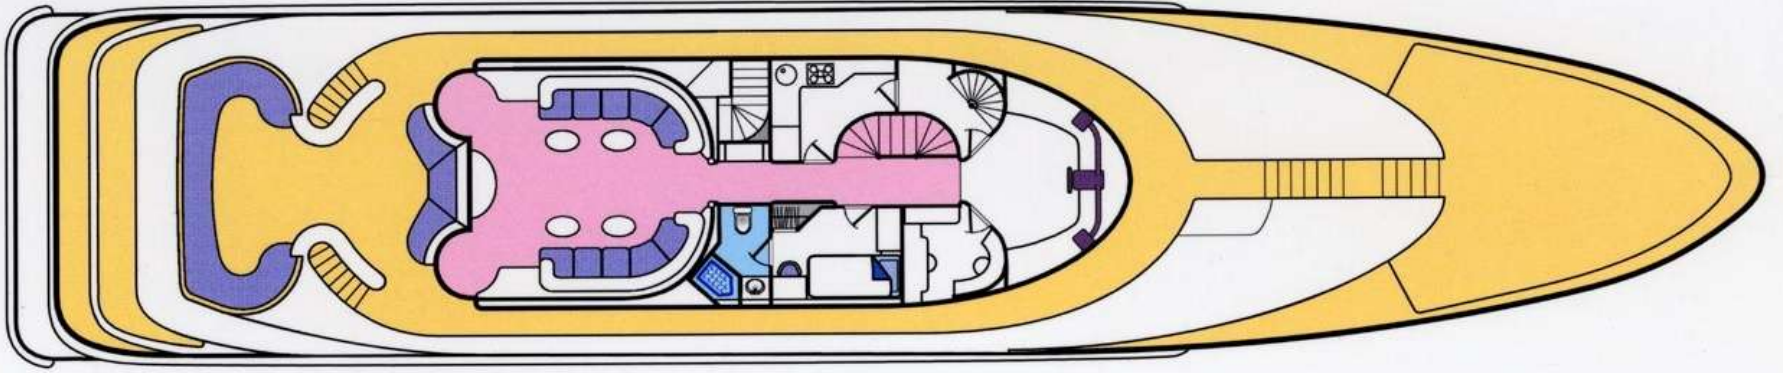

# AQUALIBRIUM

CRN Ancona: 40.00m (131' 2"), 1995, 10 Guests.

## **SPECIFICATIONS**

Length: 40.00m (131' 2")

Beam: 8.00m (26' 2")

Draft: 3.20m (10' 5")

Year Built: 1995

Builder: CRN Ancona

Flag: Cayman Islands

Port of Registry: George Town