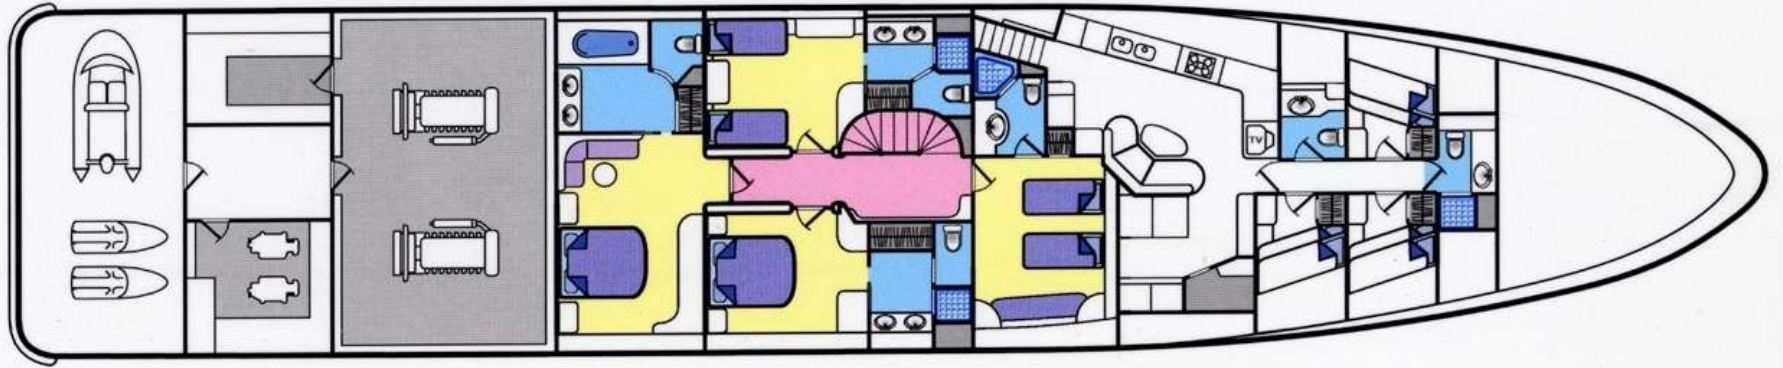

# AQUALIBRIUM

CRN Ancona: 40.00m (131' 2"), 1995, 10 Guests.

## **SPECIFICATIONS**

Length: 40.00m (131' 2")

Beam: 8.00m (26' 2")

Draft: 3.20m (10' 5")

Year Built: 1995

Builder: CRN Ancona

Flag: Cayman Islands

Port of Registry: George Town

## **ACCOMMODATION**

Number of Cabins: 5

Total Guests (Sleeping): 10

Total Guests (Cruising): 12

Master cabin - king

VIP cabin - queen

Guest cabin starboard - double

Guest cabin port - twin